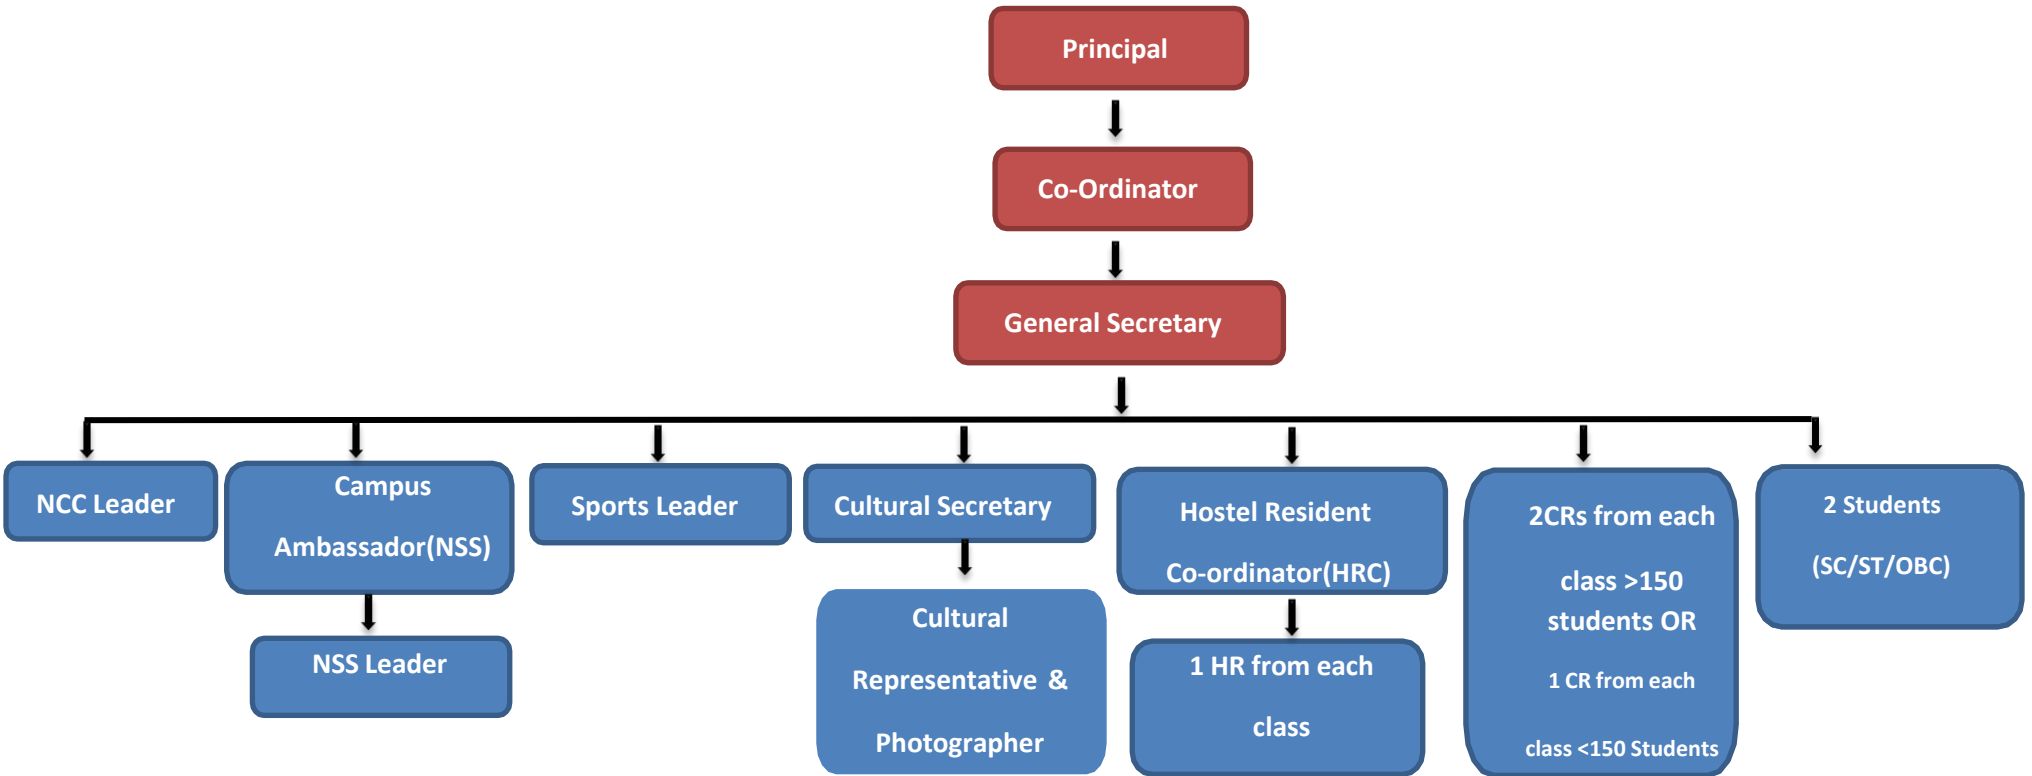

Students Parliament

HR: Hostel Representative

CR: Class Representative

Vision: Active participation of students in all the activities of the college, through a designated body

Mission: To inculcate democratic work ethics and create a sense of belonging.

Policy: My College, My Pride

Work Profile:

1. All the selected/ elected members [CRs, HRs] will work with complete transparency, dedication and play active role. GS and CGS will be elected/ selected by CR's and HR's.
2. CR and HR will help to manage overall discipline in the Class as well as Campus.
3. Designated Committee members will ensure the collection of fine [Student's Welfare Fund] from late comers as well as spread awareness about being on time . The GS and Other Committee members will manage the funds raised with transparency.
4. Active participation is expected from in all the College, departmental as well as respective class/subject functions.
5. All the CR and HR will try to set examples to other students by their exemplary behavior.
6. Active and sincere participation is expected from Students Parliament in all kinds of Institutional Social Responsibilities or any kind of Social work / Awareness Programme undertaken by the college.